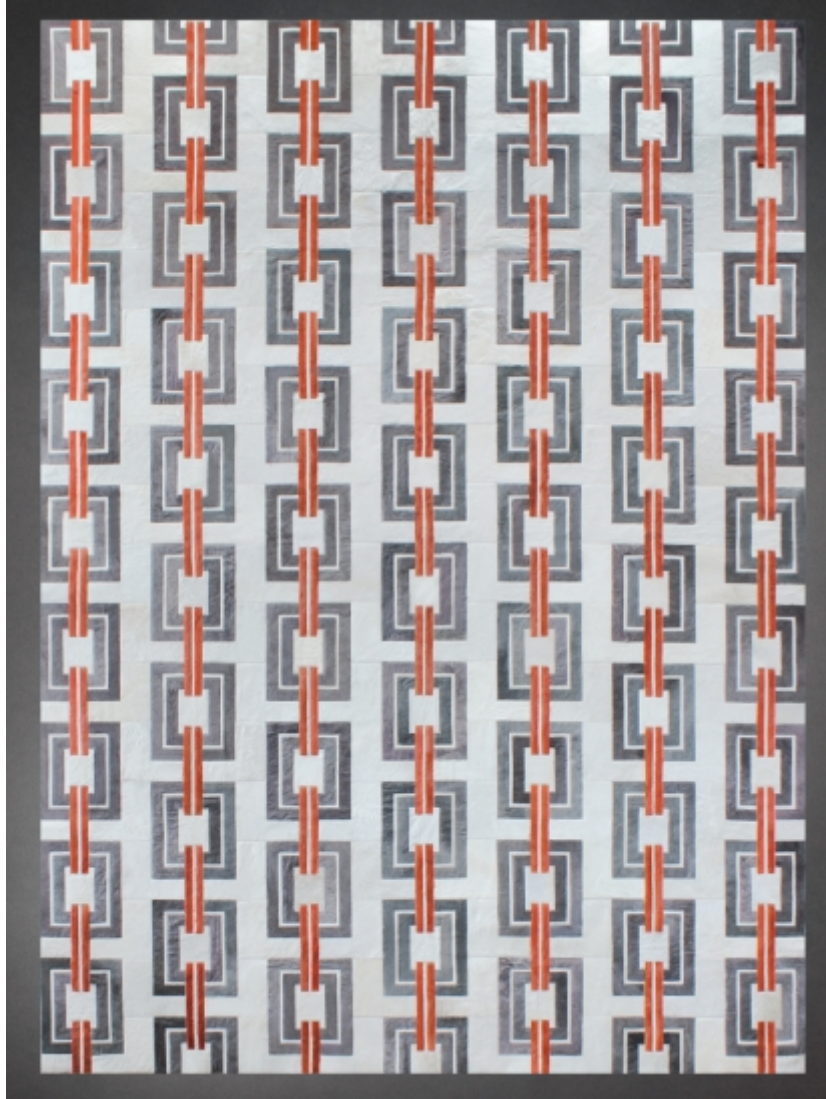

YERRA
FINE SKINS & RUGS

PATTERN: LINKS

MILK, MEDIUM GREY & BRICK