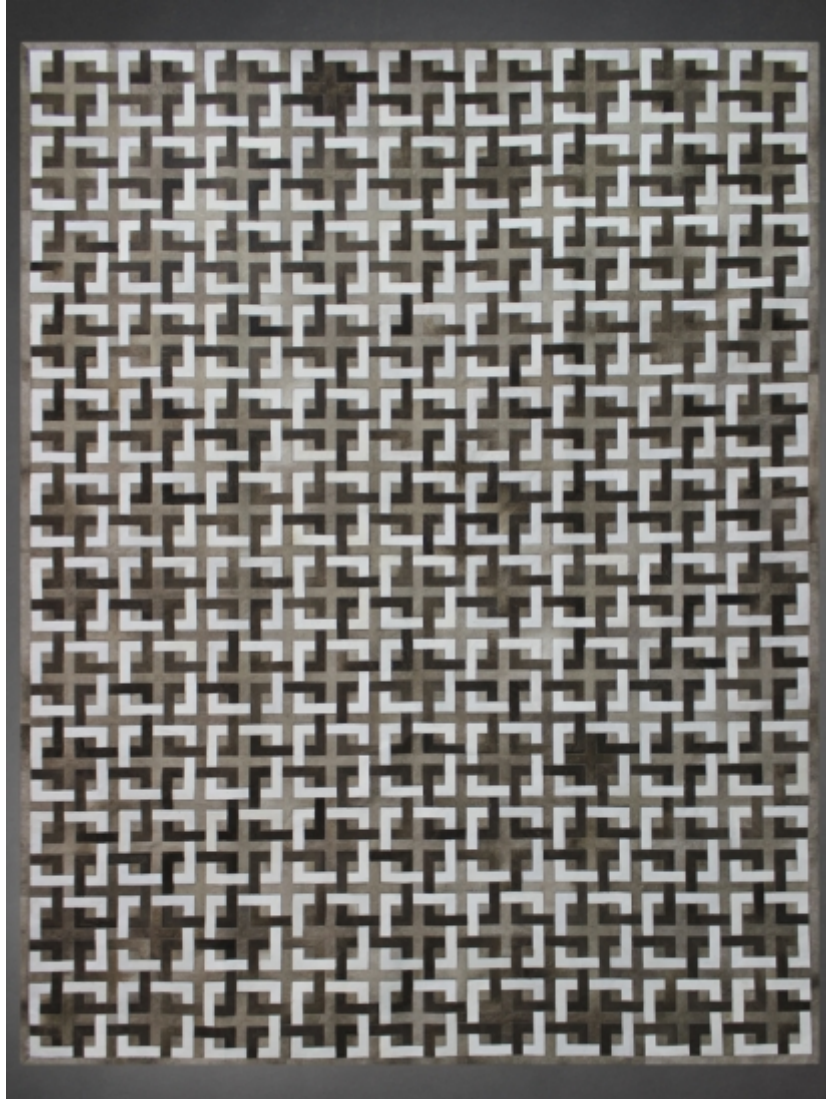

**YERRA**  
FINE SKINS & RUGS

PATTERN: ETERNITY  
SOFT TAUPE, TAUPE & MILK