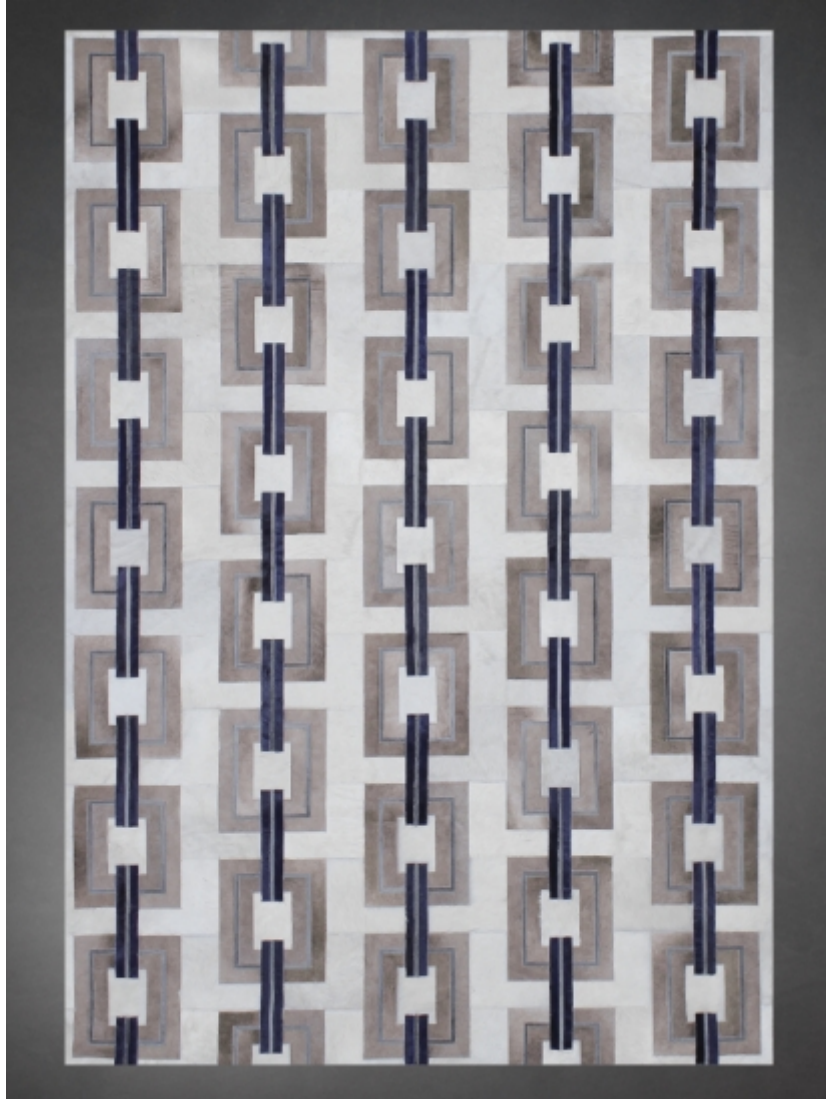

**YERRA**  
FINE SKINS & RUGS

PATTERN: LINKS

MILK TAUPE, MIDNIGHT BLUE & MEDIUM GREY