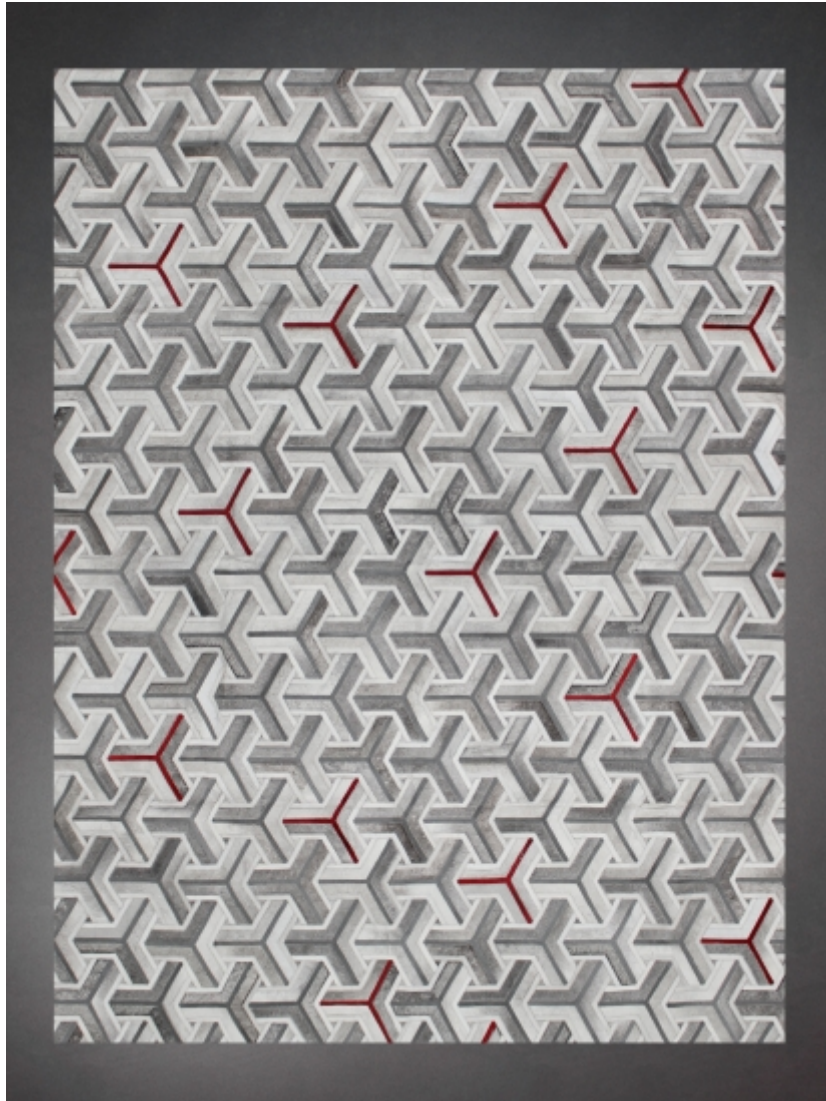

**YERRA**  
FINE SKINS & RUGS

PATTERN: Y

MILK, STONE, MEDIUM GREY & SCARLET