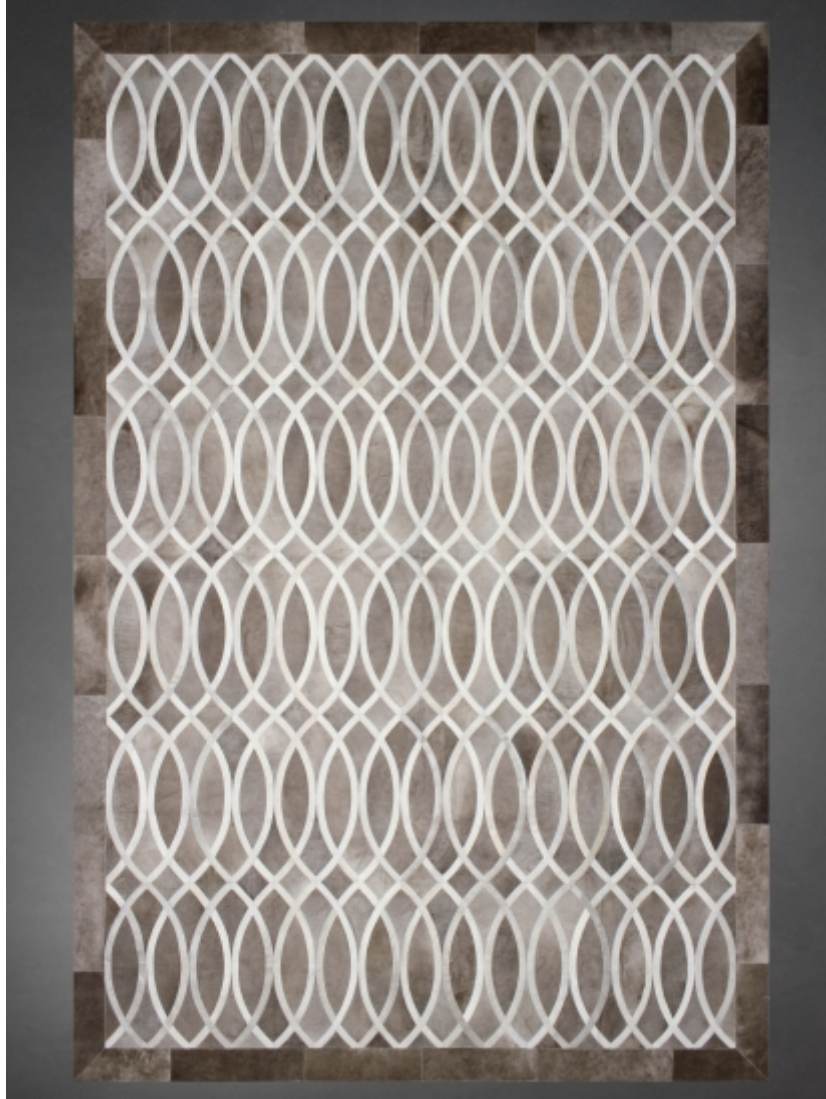

YERRA
FINE SKINS & RUGS

PATTERN: CURVES
SOFT TAUPE & MILK