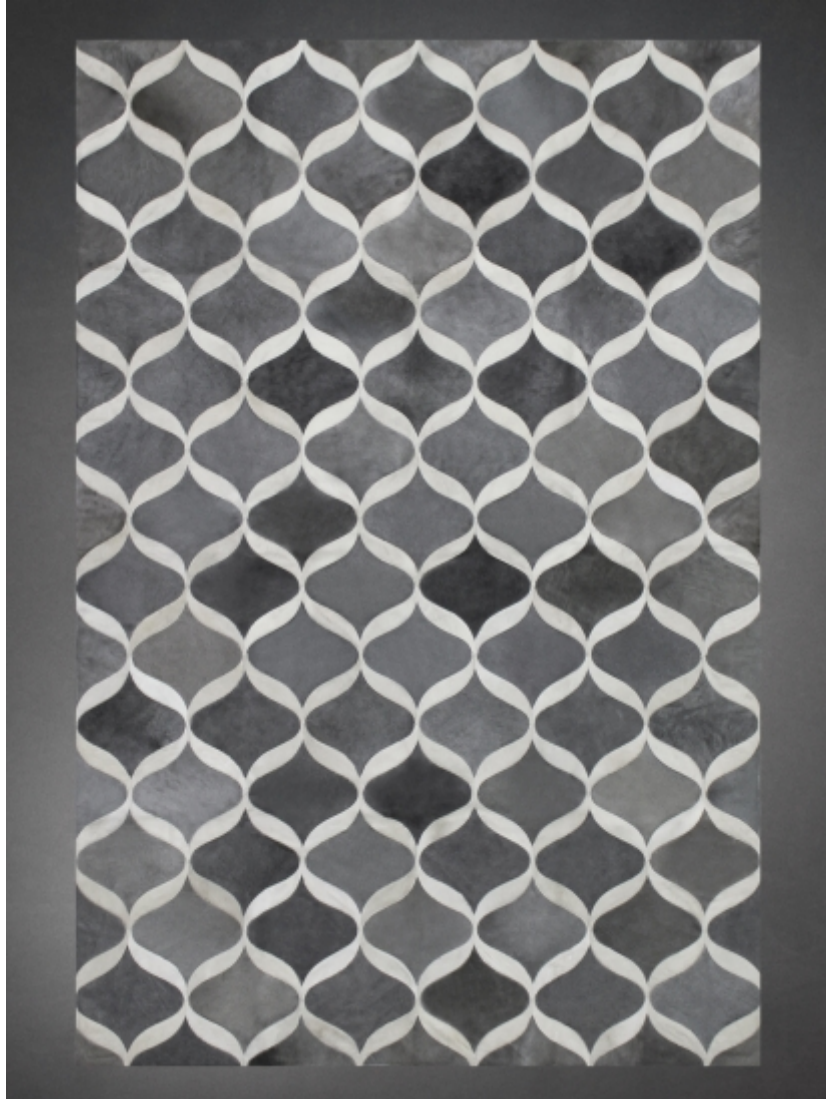

YERRA
FINE SKINS & RUGS

PATTERN: WAVE
MEDIUN GREY & MILK