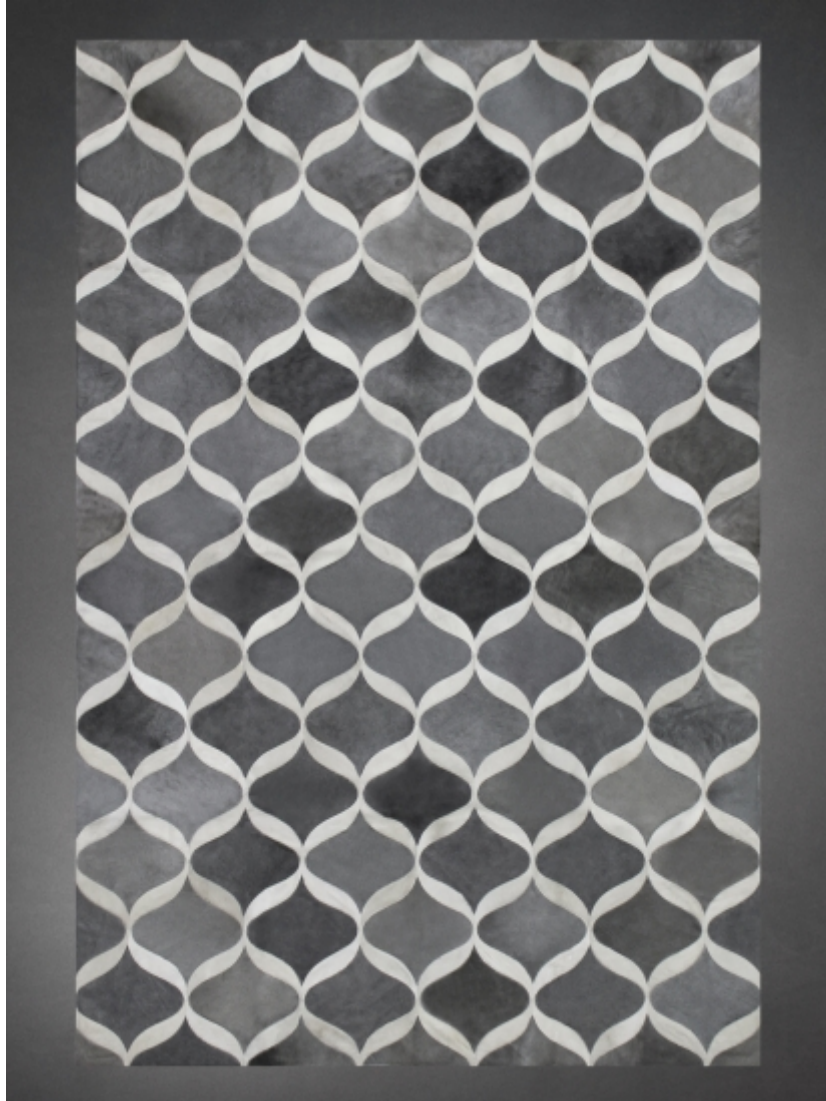

YERRA
FINE SKINS & RUGS

PATTERN: WAVE
MEDIUN GREY & MILK