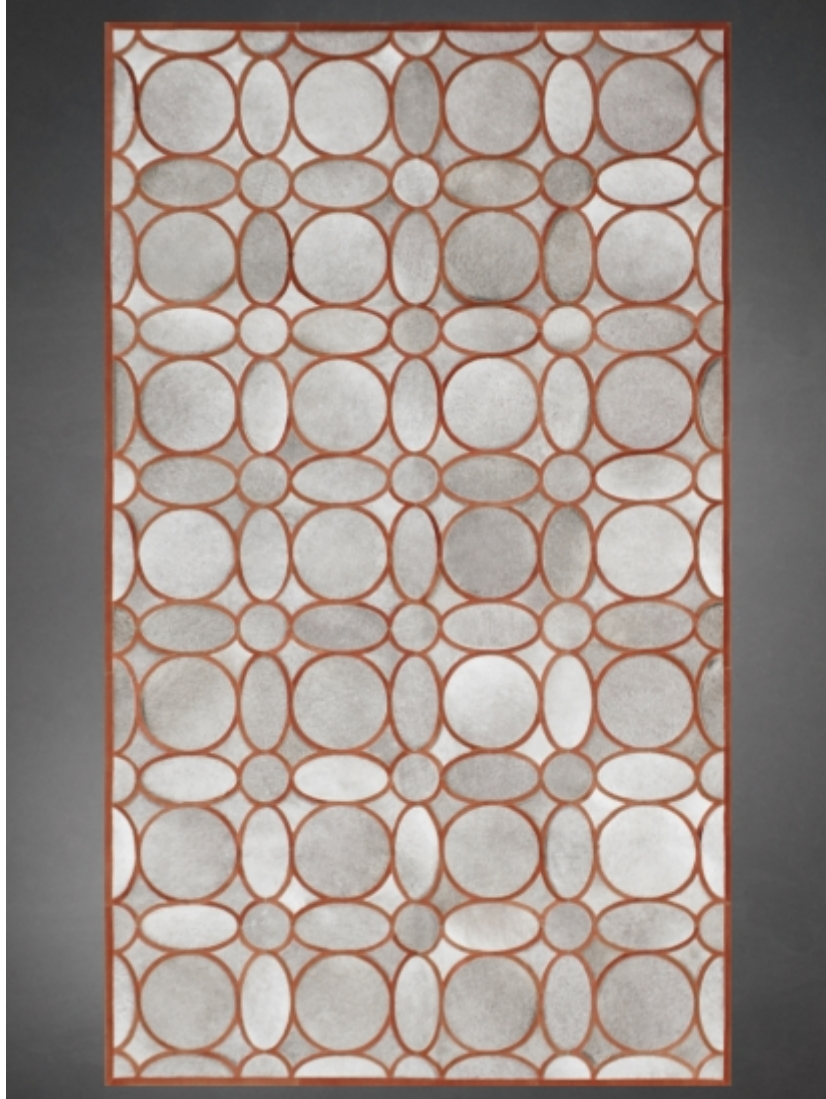

YERRA
FINE SKINS & RUGS

PATTERN: RETRO
SAND & BRICK