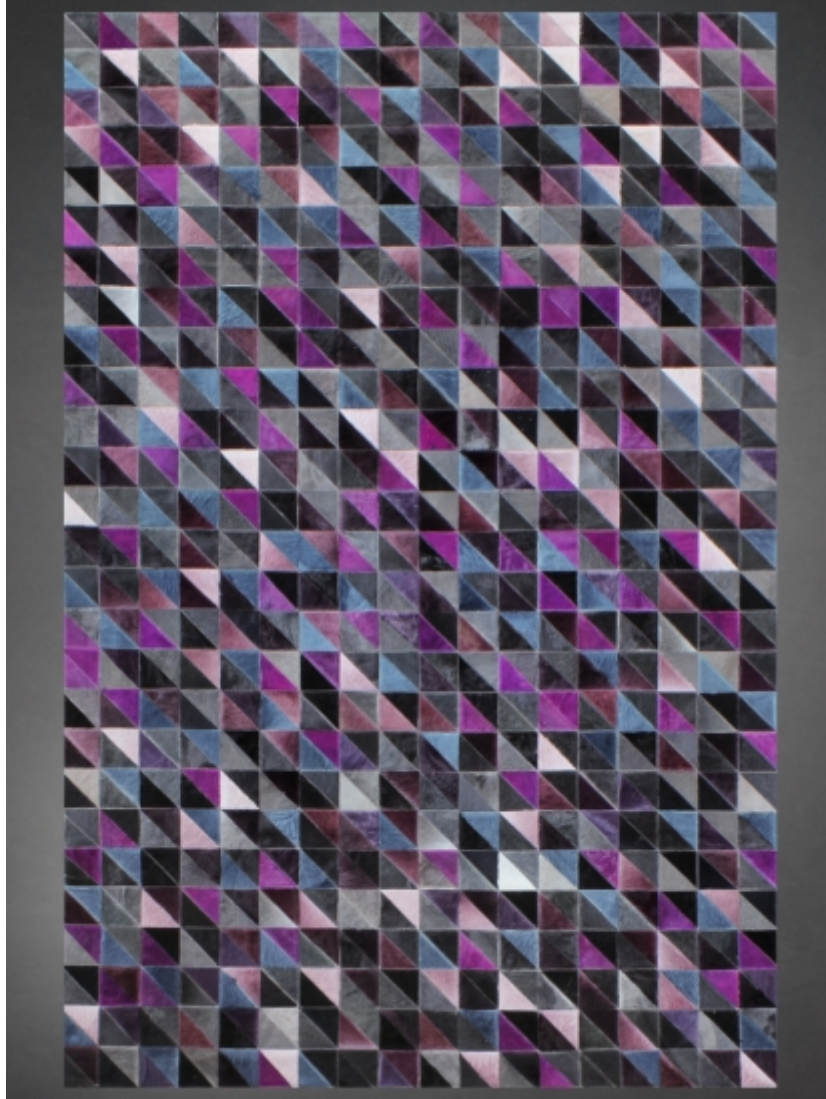

YERRA
FINE SKINS & RUGS

PATTERN: TRIANGLES
VIOLET, BLUE & DEEP BLACK